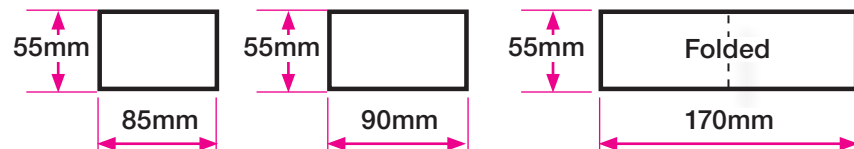

1189mm

TradeDigitalPrint
QUALITY • SERVICE • TRUST

A2

PAPER SIZES

- A0** - 1189mm x 841mm
- A1** - 841mm x 594mm
- A2** - 594mm x 420mm
- A3** - 420mm x 297mm
- A4** - 297mm x 210mm
- A5** - 210mm x 148mm
- A6** - 148mm x 105mm
- A7** - 105mm x 74mm

1/3 A4 - 210mm x 99mm

Business Cards

- 85mm x 55mm
- 90mm x 55mm
- 170mm x 55mm (folded)

SRA3 Plus - 460mm x 320mm

Flat untrimmed Indigo printed sheets that you can finish yourself

A0

A1

A4

A3

A6

A5

A8

A7

Business Cards

841mm