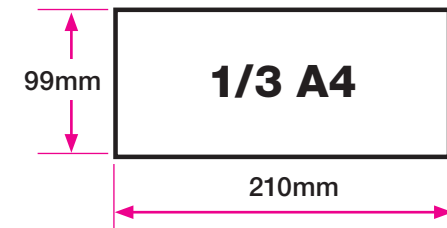

1189mm

TradeDigitalPrint
QUALITY • SERVICE • TRUST

A2

PAPER SIZES

- A0** - 1189mm x 841mm
- A1** - 841mm x 594mm
- A2** - 594mm x 420mm
- A3** - 420mm x 297mm
- A4** - 297mm x 210mm
- A5** - 210mm x 148mm
- A6** - 148mm x 105mm
- A7** - 105mm x 74mm

1/3 A4 - 210mm x 99mm

Business Cards

- 85mm x 55mm
- 90mm x 55mm
- 170mm x 55mm (folded)

SRA3 Plus - 460mm x 320mm

Flat untrimmed Indigo printed sheets that you can finish yourself

A0

A1

A4

A3

A6

A5

A8

A7

Business Cards

841mm